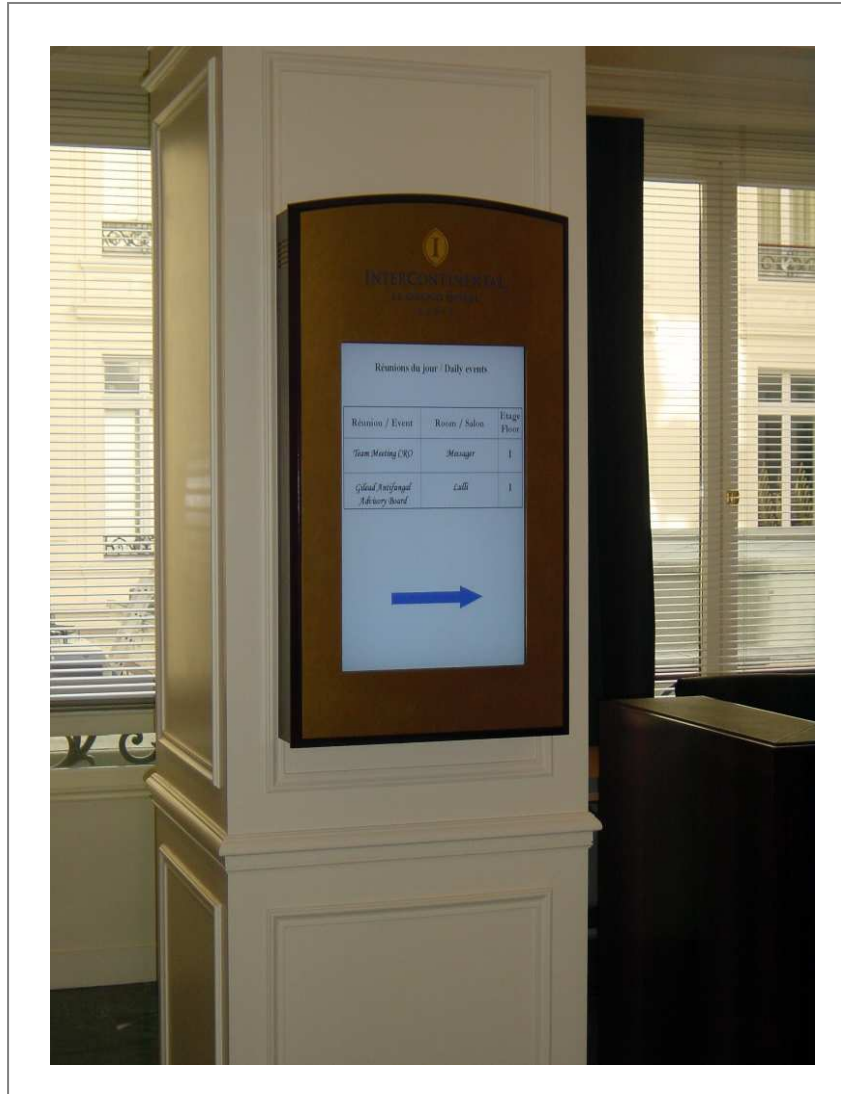

Ref.	D3-030501	
Version	LCC-3000	
Number of screens	1 display board	
Resolution	1024 x 768 dots	
Display	LCD-TFT colour	
Power source	230V/50Hz	
Software	for PC Windows NT / 2000 / XP	
Material	housing in wood with brass panel wall mounted	
Dimension	screen	30"
	housing display	approx. 850 x 500 x 110mm
	system	approx. 1100 x 550 x 120mm