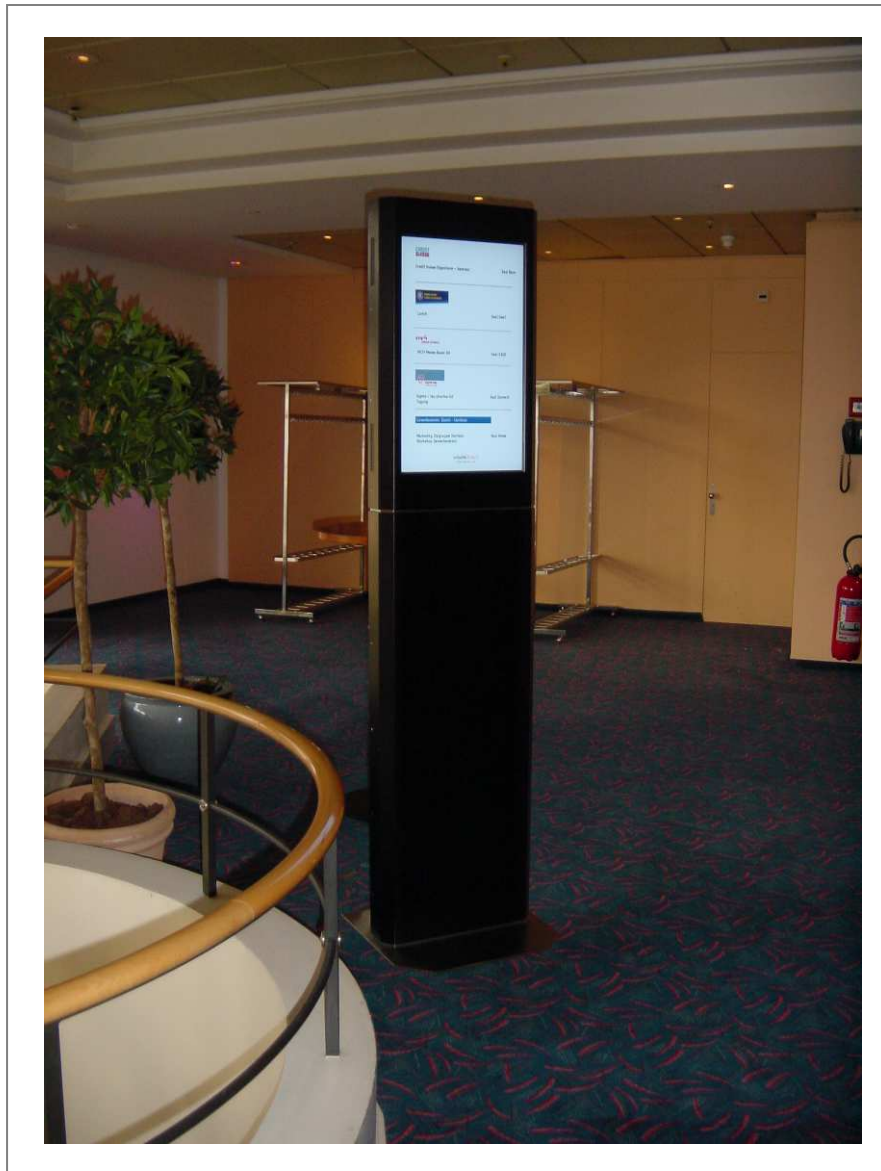

Ref.	D3-060101	
Version	LCC-3000	
Number of screens	1 display board	
Resolution	1366 x 768 dots	
Display	LCD-TFT colour	
Power source	230V/50Hz	
Software	for PC Windows NT / 2000 / XP	
Material	steel black	
	free standing	
Dimension	screen	32"
	housing display	approx. 850 x 500 x 110mm
	system	approx. 2100 x 500 x 110mm