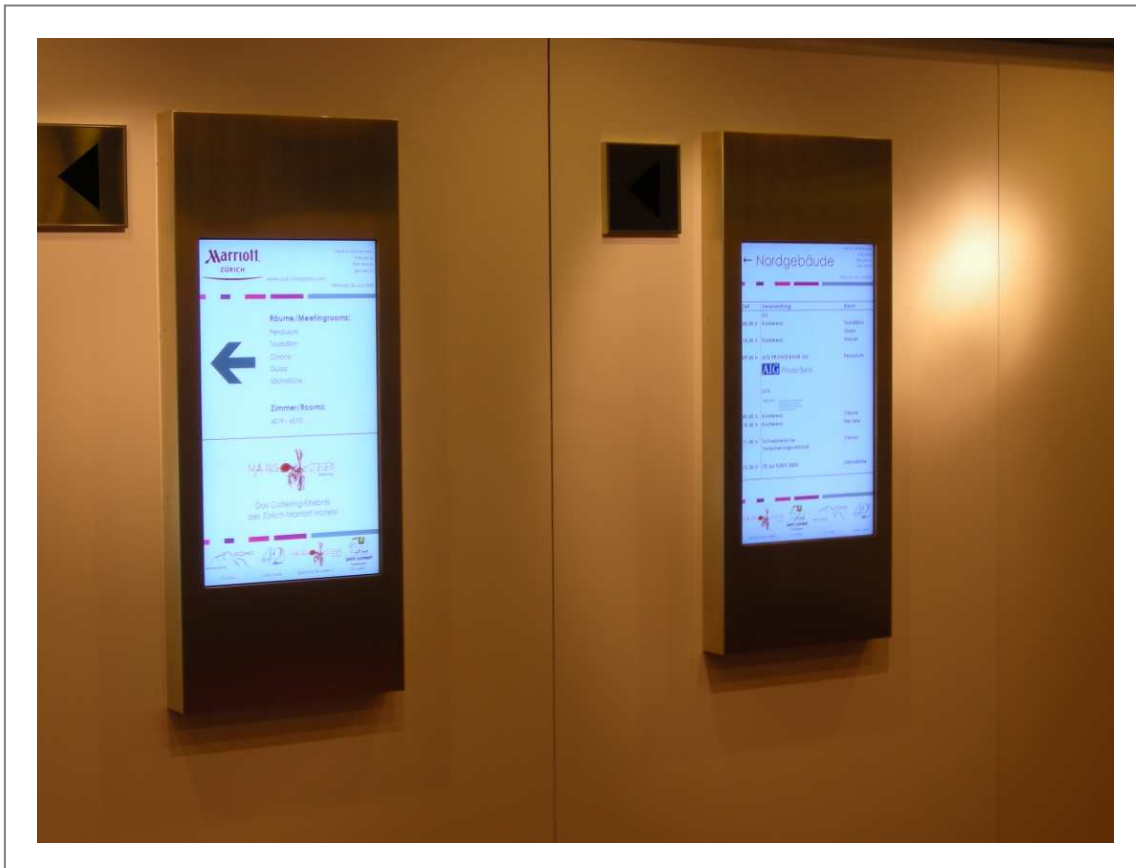

Ref.	D3-080602	
Version	LCC-3000	
Number of screens	1 display board (2)	
Resolution	1366 x 768 dots	
Display	LCD-TFT colour	
Power source	230V/50Hz	
Software	for PC Windows NT / 2000 / XP	
Material	chromium brushed	
	integrated	
Dimension	screen	32"
	housing display	approx. 850 x 500 x 65mm
	system	approx. 1200 x 520 x 650m