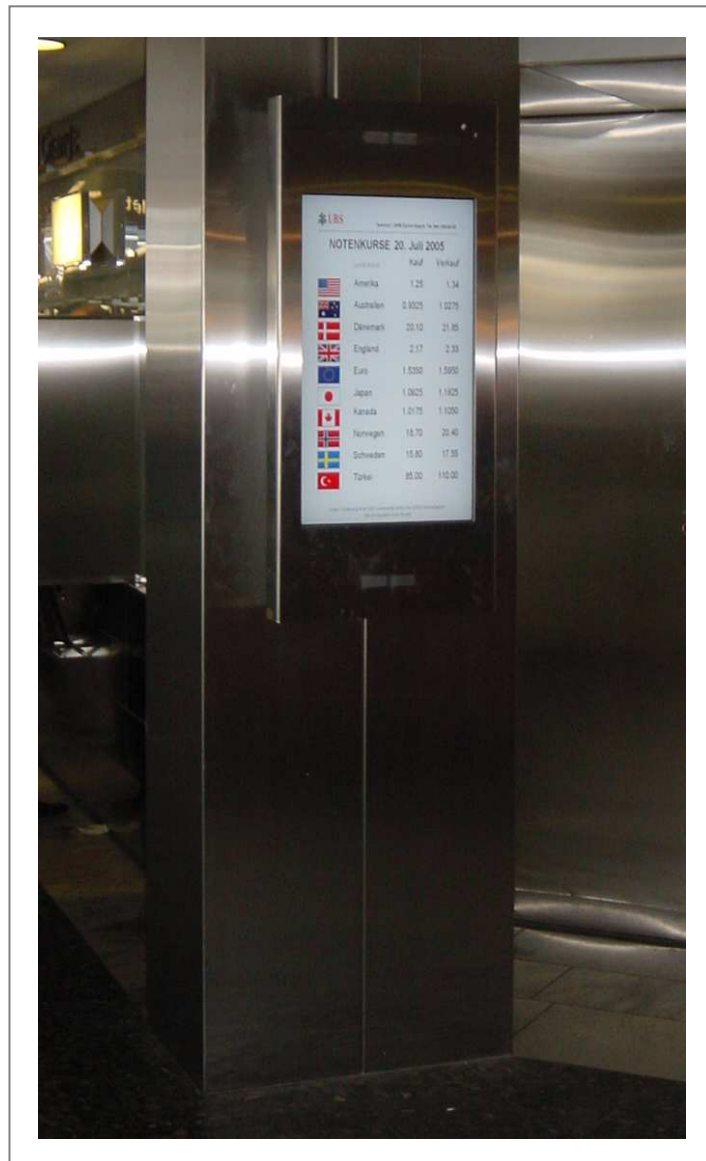

Ref.	D3-050701	
Version	LCC-3000	
Number of screens	1 display board	
Resolution	1366 x 768 dots	
Display	LCD-TFT colour	
Power source	230V/50Hz	
Software	NT / 2000 / XP	
Material	aluminium supporter and front panel in chromium brushed wall mounted	
Dimension	screen	32"
	housing display system	approx. 1100 x 500 x 70mm approx. 1110 x 506 x 72mm