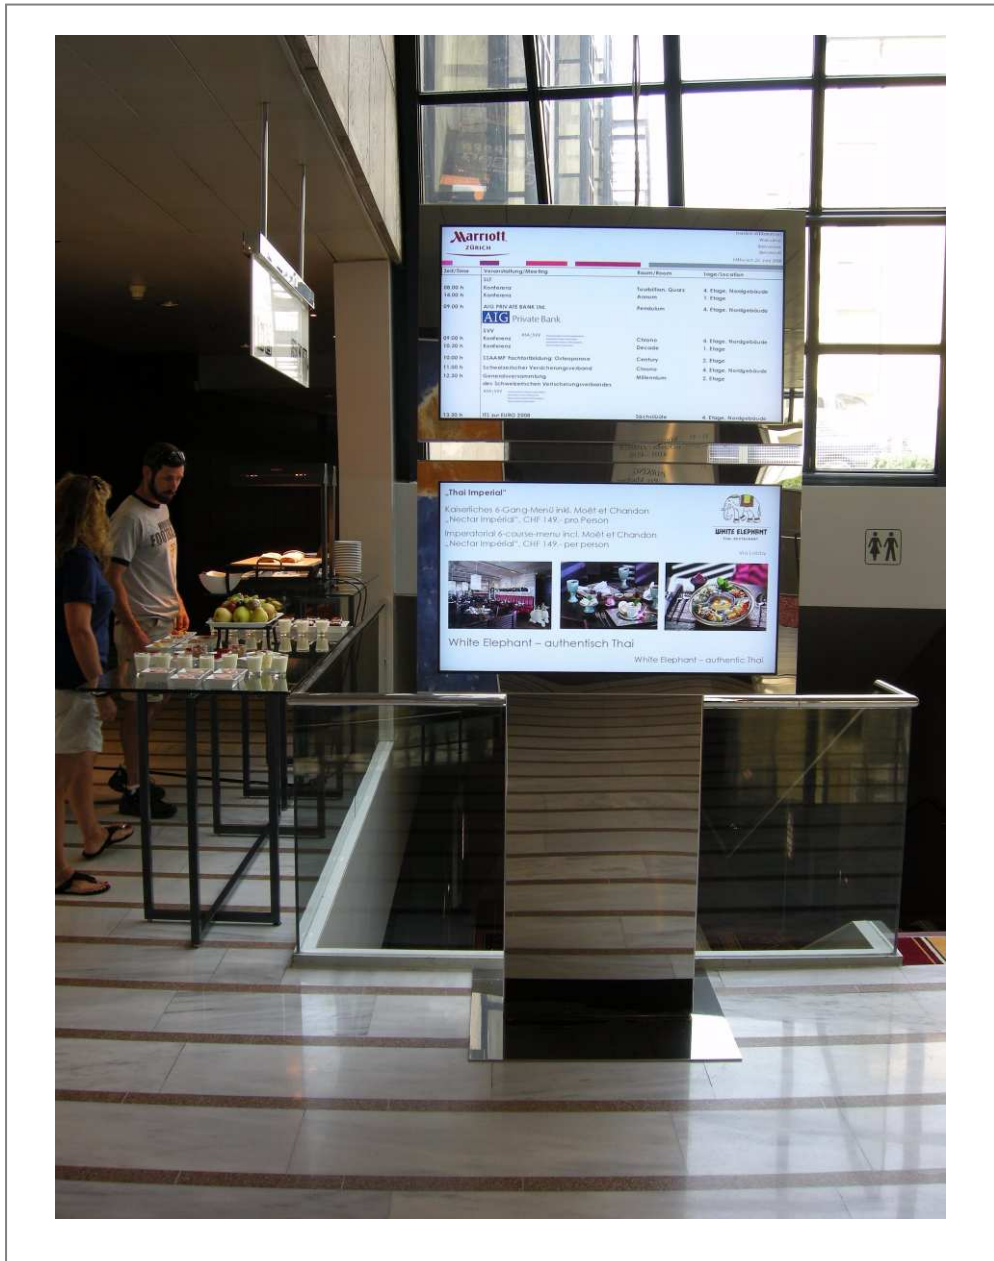

multitech

LCC-3000 Electronic Signage

Ref.	D3-051104	
Version	LCC-3000	
Number of screens	1 display board	
Resolution	1280 x 768 dots	
Display	LCD-TFT colour	
Power source	230V/50Hz	
Software	for PC Windows NT / 2000 / XP	
Material	chromium brushed / glass	
	free-standing	
Dimension	screen	40"
	housing display	approx. 1100 x 650 x 70mm
	system	approx. 2200 x 660 x 80mm

Ref.	D3-080602	
Version	LCC-3000	
Number of screens	1 display board	
Resolution	1366 x 768 dots	
Display	LCD-TFT colour	
Power source	230V/50Hz	
Software	for PC Windows NT / 2000 / XP	
Material	chromium polished	
	free-standing	
Dimension	screen	40"
	housing display	approx. 1100 x 670 x 70mm
	system	approx. 2250 x 1100 x 140mm

Ref.	D3-030101	
Version	LCC-3000	
Number of screens	1 display board	
Resolution	1024 x 768 dots	
Display	LCD-TFT colour	
Power source	230V/50Hz	
Software	for PC Windows NT / 2000 / XP	
Material	steel colour	
	free standing	
Dimension	screen	30"
	housing display	approx. 850 x 500 x 110mm
	system	approx. 2100 x 500 x 110mm